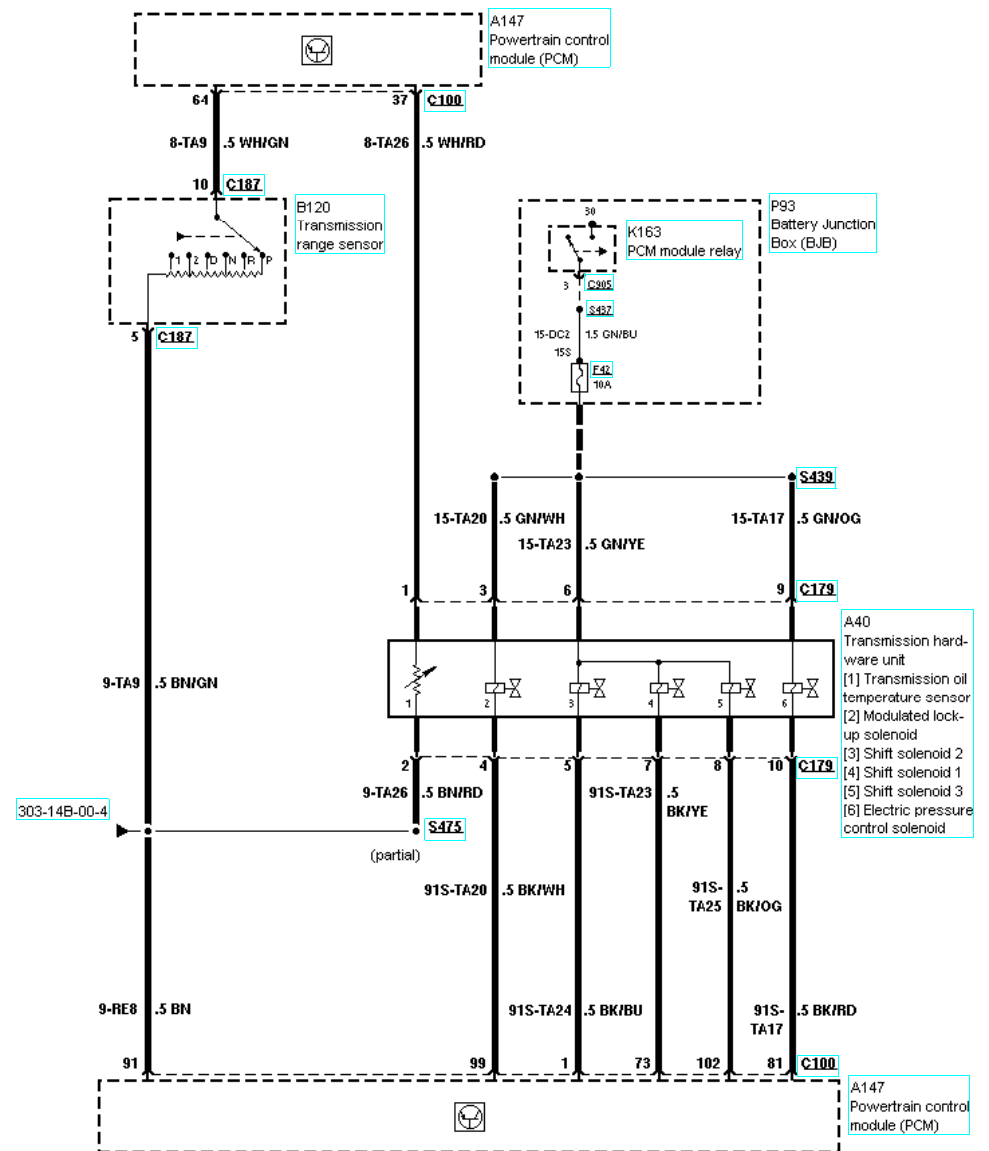

303-14B-00-006, Electronic Engine Controls, 1.8/2.0L Duratec-HE (MI4), automatic transmission

303-14B-00-007, Electronic Engine Controls, 1.8/2.0L Duratec-HE (MI4)